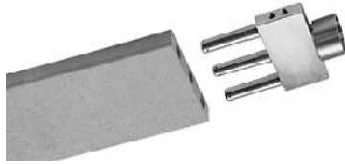

Pizzi S.r.l.® semi-automatic systems

PZ9129

Nozzle for dowels

PZ9929

*Nozzle for doors
and for kitchen
cabinet doors*

PZ9130

Dovetail joint

PZ9131

For finger joint

PZ9051 / 9052

*One spatula nozzle
with delivery on both
sides H 75 & H -95 mm*

PZ9078 / 9978

*Two spatulas nozzle
with internal delivery on
both or 4all, H 75/-95 mm*

PZ9053 / 9953

*Three spatulas nozzle
with internal delivery on
four sides, H 75/-95 mm*